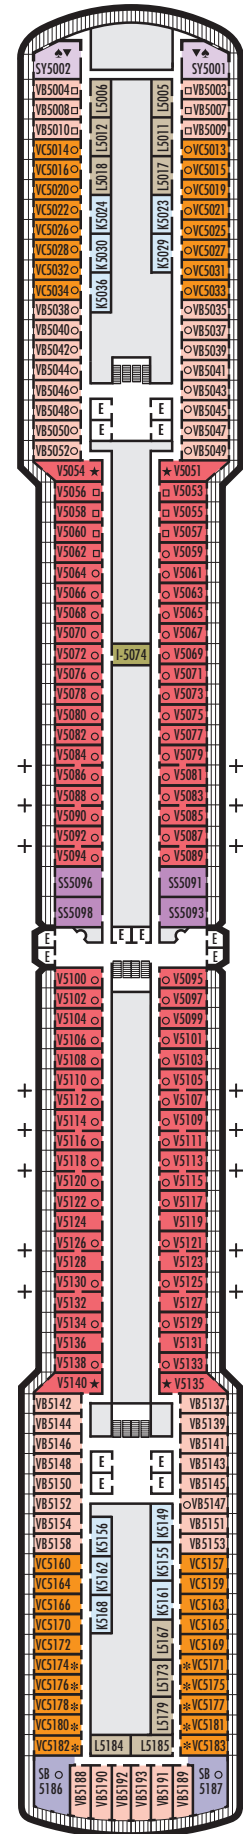

For more information regarding accessibility features on our ships please visit the [Accessibility](#) section of our website.

VERANDAH SUITES

SB

Neptune Suites: 2 lower beds convertible to 1 king-size bed, bathroom with dual-sink vanity, full-size whirlpool bath & shower & additional shower stall, large sitting area, dressing room, private verandah, 1 sofa bed for 2 persons, floor-to-ceiling windows. Approximately 506–590 sq. ft. including verandah.

SS SY

Signature Suites: 2 lower beds convertible to 1 queen-size bed, bathroom with dual-sink vanity, full-size whirlpool bath & shower & additional shower stall, large sitting area, private verandah, 1 sofa bed for 1 person, floor-to-ceiling windows. Approximately 273–456 sq. ft. including verandah.

VERANDAH STATEROOMS

V VB VC

Verandah: 2 lower beds convertible to 1 queen-size bed, bathtub & shower, sitting area, private verandah, floor-to-ceiling windows. Approximately 213–379 sq. ft. including verandah.

INTERIOR STATEROOMS

I

Large: 2 lower beds convertible to 1 queen-size bed, shower. Approximately 141–284 sq. ft.

K

Large or Standard: 2 lower beds convertible to 1 queen-size bed, shower. Approximately 141–284 sq. ft.

L

Standard: 2 lower beds convertible to 1 queen-size bed, shower. Approximately 141–284 sq. ft.

Verandah Deck