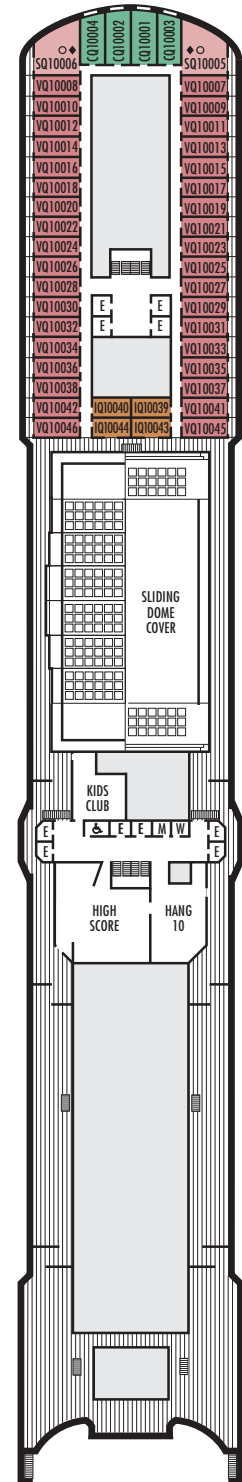

For more information regarding accessibility features on our ships please visit the [Accessibility](#) section of our website.

VERANDAH SPA SUITES

■ SQ

Neptune Spa Suites: 2 lower beds convertible to 1 king-size bed, bathroom with dual-sink vanity, full-size whirlpool bath & shower & additional shower stall, large sitting area, dressing room, private verandah, 1 sofa bed for 1 person, floor-to-ceiling windows. Approximately 506-590 sq. ft. including verandah.

VERANDAH SPA STATEROOMS

■ VQ

Verandah Spa: 2 lower beds convertible to 1 queen-size bed, bathtub & shower, sitting area, private verandah, floor-to-ceiling windows. Approximately 213-379 sq. ft. including verandah.

OCEAN-VIEW SPA STATEROOMS

■ CQ

Large Ocean-view Spa: 2 lower beds convertible to 1 queen-size bed, bathtub & shower. Approximately 169-267 sq. ft.

INTERIOR SPA STATEROOMS

■ IQ

Large Interior Spa: 2 lower beds convertible to 1 queen-size bed, shower. Staterooms IQ10043 and IQ10044 have fully obstructed views. Approximately 141-284 sq. ft.

Panorama Deck