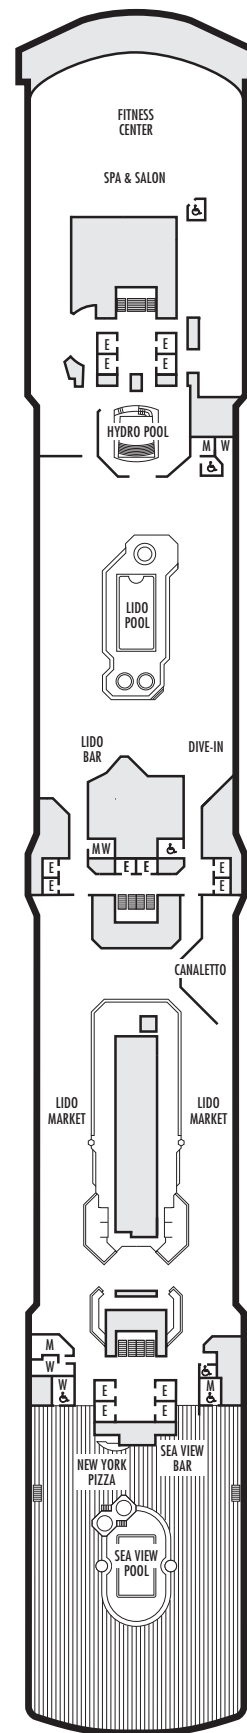

Important Note: Not all staterooms within each category have the same furniture configuration and/or facilities. Appropriate symbols within the rooms on the deck plans describe differences from the stateroom descriptions below. All information is subject to change.

STATEROOM SYMBOL LEGEND

- Quad (2 lower beds, 1 sofa bed, 1 upper)
- Triple (2 lower beds, 1 sofa bed)
- △ Partial sea view
- × Fully obstructed view
- + Connecting rooms
- Shower only
- ♣ Single sink vanity
- Staterooms have solid steel verandah railings instead of clear-view Plexiglas® railings

ACCESSIBILITY STATEROOM SYMBOL LEGEND

- ♿ **Fully Accessible:** Suites SA7058 & SA7057 and staterooms J1074, J1069, K1012 & K1011 have a roll-in shower only
- ▼ **Fully Accessible with Single Side Approach:** Suites SY5002 & SY5001 have a tub and roll-in shower. Staterooms VB6002, VB6001 & I-8033 have roll-in shower only.
- ★ **Ambulatory Accessible:** Staterooms VA8119, VA8116, VA8026, VA8025, V6052, V6049, V5140, V5135, V5054, V5051, VA4134, VA4131, H4092, H4089, VA4052, VA4051, D1100, D1099, C1082, C1081 & J1063 have a shower with no threshold

For more information regarding accessibility features on our ships please visit the [Accessibility](#) section of our website.

Lido Deck