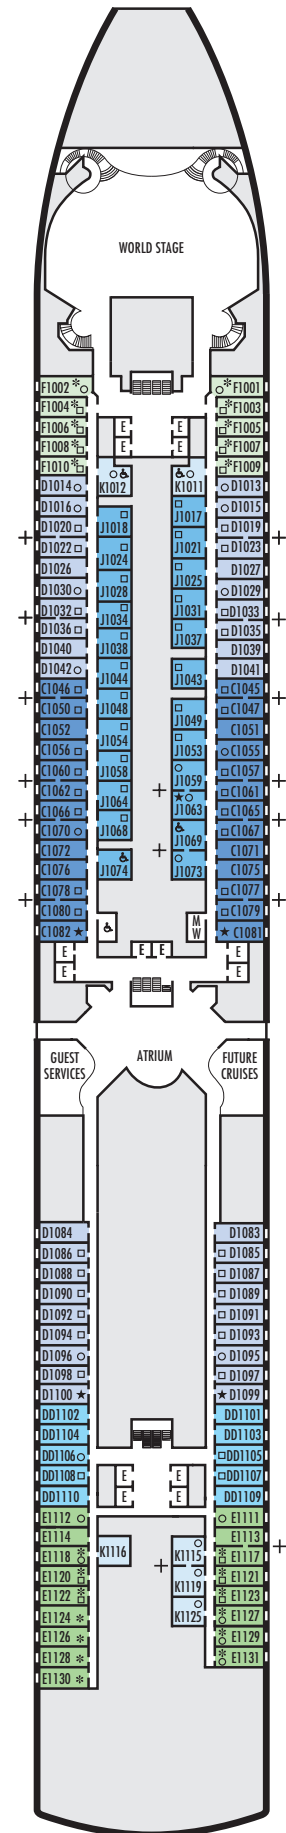

STATEROOM SYMBOL LEGEND

- Quad (2 lower beds, 1 sofa bed, 1 upper)
- Triple (2 lower beds, 1 sofa bed)
- △ Partial sea view
- X Fully obstructed view
- + Connecting rooms
- * Shower only
- ♣ Single sink vanity
- ◆ Staterooms have solid steel verandah railings instead of clear-view Plexiglas® railings

ACCESSIBILITY STATEROOM SYMBOL LEGEND

- ♿ **Fully Accessible:** Suites SA7058 & SA7057 and staterooms J1074, J1069, K1012 & K1011 have a roll-in shower only
- ▼ **Fully Accessible with Single Side Approach:** Suites SY5002 & SY5001 have a tub and roll-in shower. Staterooms VB6002, VB6001 & I-8033 have roll-in shower only.
- ★ **Ambulatory Accessible:** Staterooms VA8119, VA8116, VA8026, VA8025, V6052, V6049, V5140, V5135, V5054, V5051, VA4134, VA4131, H4092, H4089, VA4052, VA4051, D1100, D1099, C1082, C1081 & J1063 have a shower with no threshold

For more information regarding accessibility features on our ships please visit the [Accessibility](#) section of our website.

OCEAN-VIEW STATEROOMS

C **D** **DD** **E** **F**

Large: 2 lower beds convertible to 1 queen-size bed, bathtub & shower.
Approximately 169–267 sq. ft.

INTERIOR STATEROOMS

J **K**

Large or Standard: 2 lower beds convertible to 1 queen-size bed, shower.
Approximately 141–284 sq. ft.

DECK 1—MAIN DECK

Staterooms 1001–1130

Main Deck

NIEUW AMSTERDAM

DECK PLANS & STATEROOMS