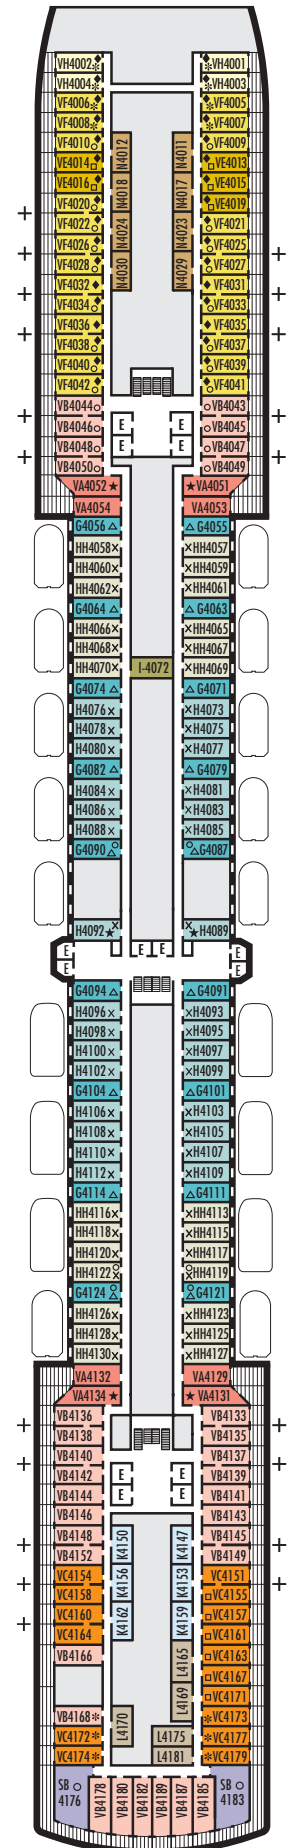

For more information regarding accessibility features on our ships please visit the [Accessibility](#) section of our website.

VERANDAH SUITES

SB

Neptune Suites: 2 lower beds convertible to 1 king-size bed, bathroom with dual-sink vanity, full-size whirlpool bath & shower & additional shower stall, large sitting area, dressing room, private verandah, 1 sofa bed for 2 persons, floor-to-ceiling windows. Approximately 506–590 sq. ft. including verandah.

VERANDAH STATEROOMS

VA VB VC VE VF VH

Verandah: 2 lower beds convertible to 1 queen-size bed, bathtub & shower, sitting area, private verandah, floor-to-ceiling windows. Approximately 213–379 sq. ft. including verandah.

OCEAN-VIEW STATEROOMS

G H HH

Large: 2 lower beds convertible to 1 queen-size bed, bathtub & shower. All G-category staterooms have partial sea views. All H- & HH-category staterooms have fully obstructed views. Approximately 169–267 sq. ft.

INTERIOR STATEROOMS

I

Large: 2 lower beds convertible to 1 queen-size bed, shower. Approximately 141–284 sq. ft.

K

Large or Standard: 2 lower beds convertible to 1 queen-size bed, shower. Approximately 141–284 sq. ft.

L N

Standard: 2 lower beds convertible to 1 queen-size bed, shower. Approximately 141–284 sq. ft.

Upper Promenade Deck