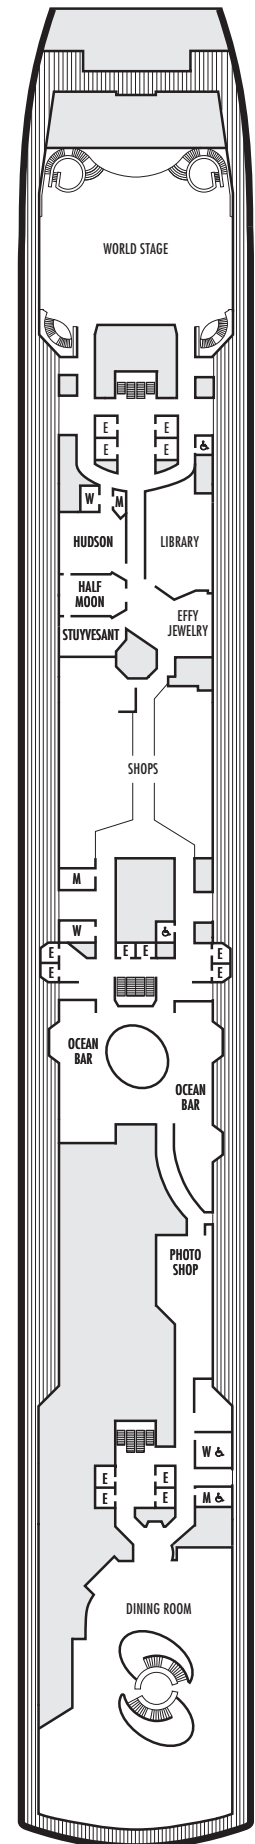

Important Note: Not all staterooms within each category have the same furniture configuration and/or facilities. Appropriate symbols within the rooms on the deck plans describe differences from the stateroom descriptions below. All information is subject to change.

STATEROOM SYMBOL LEGEND

- Quad (2 lower beds, 1 sofa bed, 1 upper)
- Triple (2 lower beds, 1 sofa bed)
- △ Partial sea view
- × Fully obstructed view
- + Connecting rooms
- Shower only
- ♣ Single sink vanity
- Staterooms have solid steel verandah railings instead of clear-view Plexiglas® railings

ACCESSIBILITY STATEROOM SYMBOL LEGEND

- ♿ **Fully Accessible:** Suites SA7058 & SA7057 and staterooms J1074, J1069, K1012 & K1011 have a roll-in shower only
- ▼ **Fully Accessible with Single Side Approach:** Suites SY5002 & SY5001 have a tub and roll-in shower. Staterooms VB6002, VB6001 & I-8033 have roll-in shower only.
- ★ **Ambulatory Accessible:** Staterooms VA8119, VA8116, VA8026, VA8025, V6052, V6049, V5140, V5135, V5054, V5051, VA4134, VA4131, H4092, H4089, VA4052, VA4051, D1100, D1099, C1082, C1081 & J1063 have a shower with no threshold

For more information regarding accessibility features on our ships please visit the [Accessibility](#) section of our website.

Promenade Deck