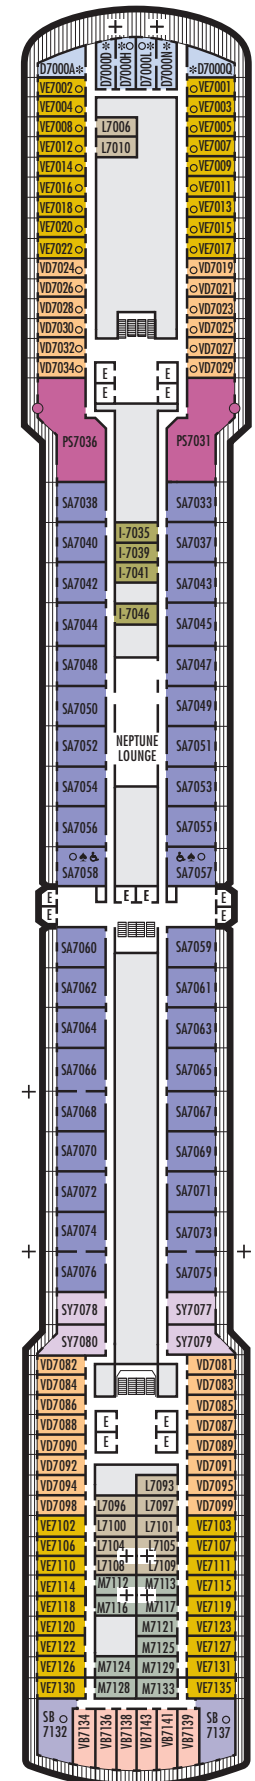

SA SB

Neptune Suites: 2 lower beds convertible to 1 king-size bed, bathroom with dual-sink vanity, full-size whirlpool bath & shower & additional shower stall, large sitting area, dressing room, private verandah, 1 sofa bed for 2 persons, floor-to-ceiling windows.
Approximately 506-590 sq. ft. including verandah.

SY

Signature Suites: 2 lower beds convertible to 1 queen-size bed, bathroom with dual-sink vanity, full-size whirlpool bath & shower & additional shower stall, large sitting area, private verandah, 1 sofa bed for 1 person, floor-to-ceiling windows.
Approximately 273-456 sq. ft. including verandah.

VERANDAH STATEROOMS

VB VD VE

Verandah: 2 lower beds convertible to 1 queen-size bed, bathtub & shower, sitting area, private verandah, floor-to-ceiling windows.
Approximately 213-379 sq. ft. including verandah.

INTERIOR STATEROOMS

I

Large: 2 lower beds convertible to 1 queen-size bed, shower.
Approximately 141-284 sq. ft.

L M

Standard: 2 lower beds convertible to 1 queen-size bed, shower.
Approximately 141-284 sq. ft.