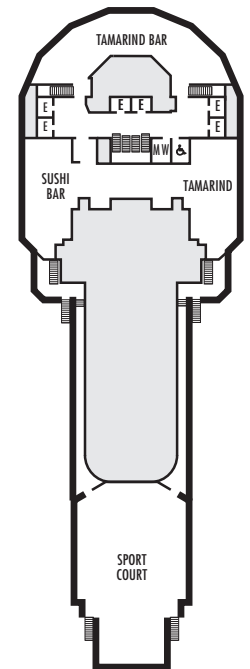

STATEROOM SYMBOL LEGEND

- Quad (2 lower beds, 1 sofa bed, 1 upper)
- Triple (2 lower beds, 1 sofa bed)
- △ Partial sea view
- X Fully obstructed view
- + Connecting rooms
- Shower only
- ♣ Single sink vanity
- Staterooms have solid steel verandah railings instead of clear-view Plexiglas® railings

ACCESSIBILITY STATEROOM SYMBOL LEGEND

- ♿ **Fully Accessible:** Suites SA7058 & SA7057 and staterooms J1074, J1069, K1012 & K1011 have a roll-in shower only
- ▼ **Fully Accessible with Single Side Approach:** Suites SY5002 & SY5001 have a tub and roll-in shower. Staterooms VB6002, VB6001 & I-8033 have roll-in shower only.
- ★ **Ambulatory Accessible:** Staterooms VA8119, VA8116, VA8026, VA8025, V6052, V6049, V5140, V5135, V5054, V5051, VA4134, VA4131, H4092, H4089, VA4052, VA4051, D1100, D1099, C1082, C1081 & J1063 have a shower with no threshold

For more information regarding accessibility features on our ships please visit the [Accessibility](#) section of our website.

VERANDAH SPA STATEROOMS

■ VQ

Verandah Spa: 2 lower beds convertible to 1 queen-size bed, bathtub & shower, sitting area, private verandah, floor-to-ceiling windows. VQ staterooms 11001–11010 have viewing balconies. Approximately 213–379 sq. ft. including verandah.

Observation Deck