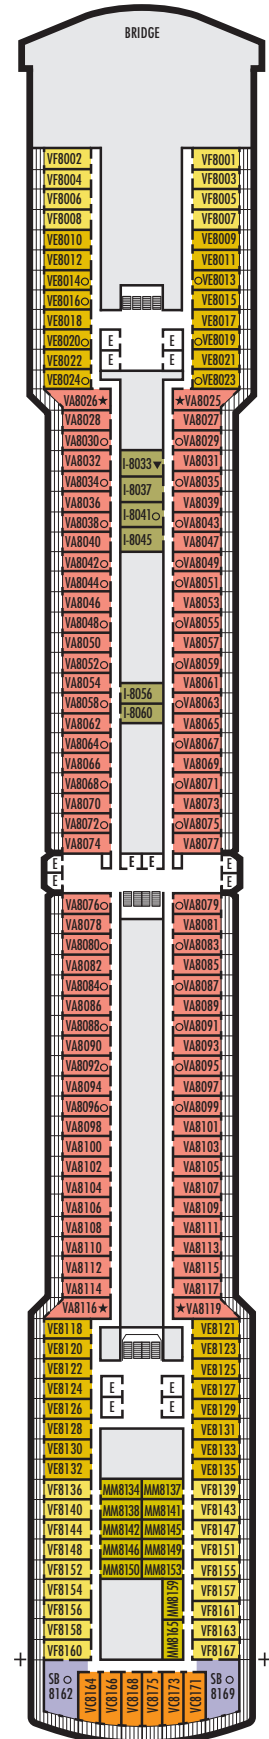

- ♿ **Fully Accessible:** Suites SA7058 & SA7057 and staterooms J1074, J1069, K1012 & K1011 have a roll-in shower only
- ▼ **Fully Accessible with Single Side Approach:** Suites SY5002 & SY5001 have a tub and roll-in shower. Staterooms VB6002, VB6001 & I-8033 have roll-in shower only.
- ★ **Ambulatory Accessible:** Staterooms VA8119, VA8116, VA8026, VA8025, V6052, V6049, V5140, V5135, V5054, V5051, VA4134, VA4131, H4092, H4089, VA4052, VA4051, D1100, D1099, C1082, C1081 & J1063 have a shower with no threshold

For more information regarding accessibility features on our ships please visit the [Accessibility](#) section of our website.

VERANDAH SUITES

SB

Neptune Suites: 2 lower beds convertible to 1 king-size bed, bathroom with dual-sink vanity, full-size whirlpool bath & shower & additional shower stall, large sitting area, dressing room, private verandah, 1 sofa bed for 2 persons, floor-to-ceiling windows. Approximately 506–590 sq. ft. including verandah.

VERANDAH STATEROOMS

VA VC VE VF

Verandah: 2 lower beds convertible to 1 queen-size bed, bathtub & shower, sitting area, private verandah, floor-to-ceiling windows. Approximately 213–379 sq. ft. including verandah.

INTERIOR STATEROOMS

I

Large: 2 lower beds convertible to 1 queen-size bed, shower. Approximately 141–284 sq. ft.

MM

Standard: 2 lower beds convertible to 1 queen-size bed, shower. Approximately 141–284 sq. ft.

Navigation Deck