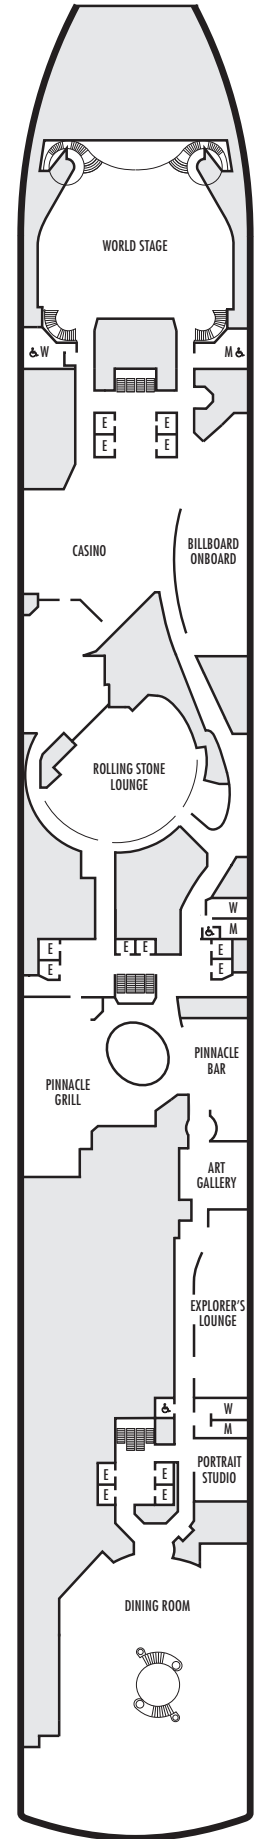

Important Note: Not all staterooms within each category have the same furniture configuration and/or facilities. Appropriate symbols within the rooms on the deck plans describe differences from the stateroom descriptions below. All information is subject to change.

STATEROOM SYMBOL LEGEND

- Quad (2 lower beds, 1 sofa bed, 1 upper)
- Triple (2 lower beds, 1 sofa bed)
- △ Partial sea view
- X Fully obstructed view
- + Connecting rooms
- Shower only
- ♣ Single sink vanity
- Staterooms have solid steel verandah railings instead of clear-view Plexiglas® railings

ACCESSIBILITY STATEROOM SYMBOL LEGEND

- ♿ **Fully Accessible:** Suites SA7058 & SA7057 and staterooms J1074, J1069, K1012 & K1011 have a roll-in shower only
- ▼ **Fully Accessible with Single Side Approach:** Suites SY5002 & SY5001 have a tub and roll-in shower. Staterooms VB6002, VB6001 & I-8033 have roll-in shower only.
- ★ **Ambulatory Accessible:** Staterooms VA8119, VA8116, VA8026, VA8025, V6052, V6049, V5140, V5135, V5054, V5051, VA4134, VA4131, H4092, H4089, VA4052, VA4051, D1100, D1099, C1082, C1081 & J1063 have a shower with no threshold

For more information regarding accessibility features on our ships please visit the [Accessibility](#) section of our website.

Lower Promenade Deck