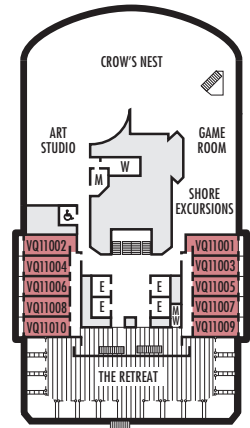

STATEROOM SYMBOL LEGEND

- Quad (2 lower beds, 1 sofa bed, 1 upper)
- Triple (2 lower beds, 1 sofa bed)
- △ Partial sea view
- X Fully obstructed view
- + Connecting rooms
- Shower only
- ♣ Single sink vanity
- Staterooms have solid steel verandah railings instead of clear-view Plexiglas® railings

ACCESSIBILITY STATEROOM SYMBOL LEGEND

- ♿ **Fully Accessible:** Suites SA7058 & SA7057 and staterooms J1074, J1069, K1012 & K1011 have a roll-in shower only
- ▼ **Fully Accessible with Single Side Approach:** Suites SY5002 & SY5001 have a tub and roll-in shower. Staterooms VB6002, VB6001 & I-8033 have roll-in shower only.
- ★ **Ambulatory Accessible:** Staterooms VA8119, VA8116, VA8026, VA8025, V6052, V6049, V5140, V5135, V5054, V5051, VA4134, VA4131, H4092, H4089, VA4052, VA4051, D1100, D1099, C1082, C1081 & J1063 have a shower with no threshold

For more information regarding accessibility features on our ships please visit the [Accessibility](#) section of our website.

VERANDAH SPA STATEROOMS

■ VQ

Verandah Spa: 2 lower beds convertible to 1 queen-size bed, bathtub & shower, sitting area, private verandah, floor-to-ceiling windows. VQ staterooms 11001–11010 have viewing balconies. Approximately 213–379 sq. ft. including verandah.

Observation Deck