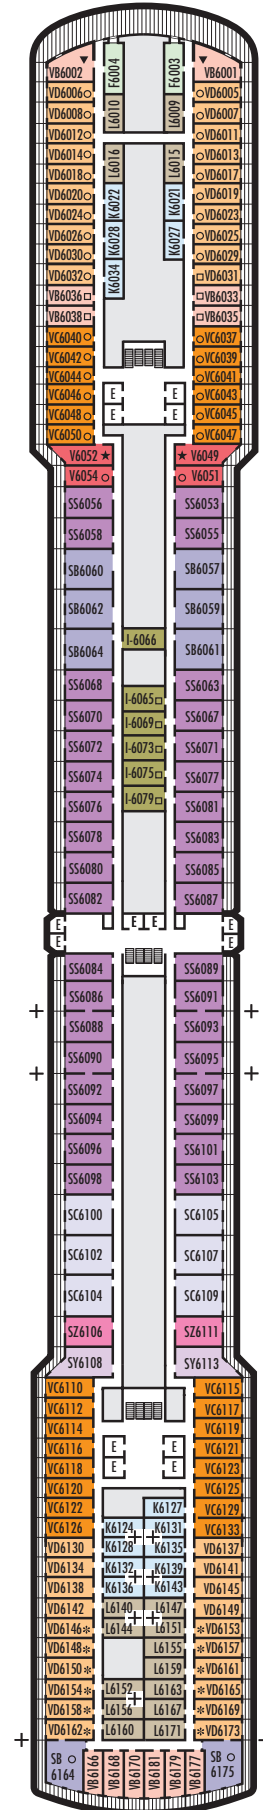

ACCESSIBILITY STATEROOM SYMBOL LEGEND

- ♿ **Fully Accessible:** Suites SA7058 & SA7057 and staterooms J1074, J1069, K1012 & K1011 have a roll-in shower only
- ▼ **Fully Accessible with Single Side Approach:** Suites SY5002 & SY5001 have a tub and roll-in shower. Staterooms VB6002, VB6001 & I-8033 have roll-in shower only.
- ★ **Ambulatory Accessible:** Staterooms VA8119, VA8116, VA8026, VA8025, V6052, V6049, V5140, V5135, V5054, V5051, VA4134, VA4131, H4092, H4089, VA4052, VA4051, D1100, D1099, C1082, C1081 & J1063 have a shower with no threshold

INTERIOR STATEROOMS

I

Large: 2 lower beds convertible to 1 queen-size bed, shower. Approximately 141–284 sq. ft.

K

Large or Standard: 2 lower beds convertible to 1 queen-size bed, shower. Approximately 141–284 sq. ft.

- K

Large or Standard: 2 lower beds convertible to 1 queen-size bed, shower. Approximately 141–284 sq. ft.

- L

Standard: 2 lower beds convertible to 1 queen-size bed, shower. Approximately 141–284 sq. ft.